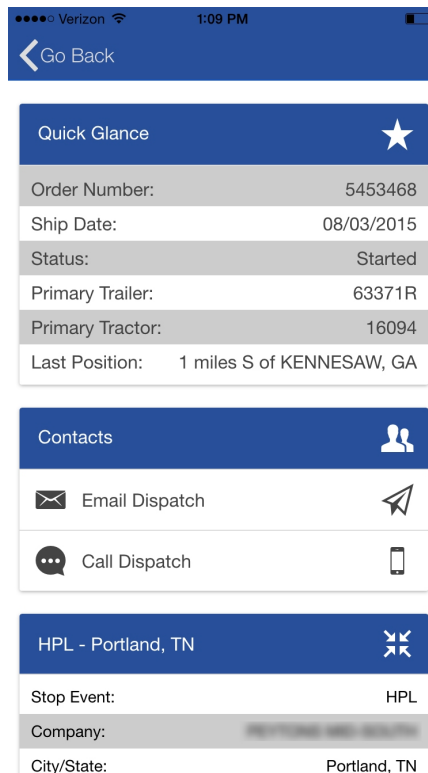

FIRSTFLEET MOBILE

MOBILE ENABLED

Did you know that FirstFleet offers an easy to use mobile app custom built to interact with dispatch, load tracking and proof of delivery documents?

HOW DOES IT WORK?

The app is freely downloaded from the Google Play Store and the Apple App Store. Accessing the application uses the same credentials as firstfleetinc.com. Once installed the details you need are just a tap away.

WHAT CAN THIS APP DO FOR ME?

The FirstFleet Mobile App was built to make interacting with the details of your freight quick and painless. With this application you are a tap away from the essential details of the freight we are trusted with. Let us know how we can customize this application to fit the needs of your organization.